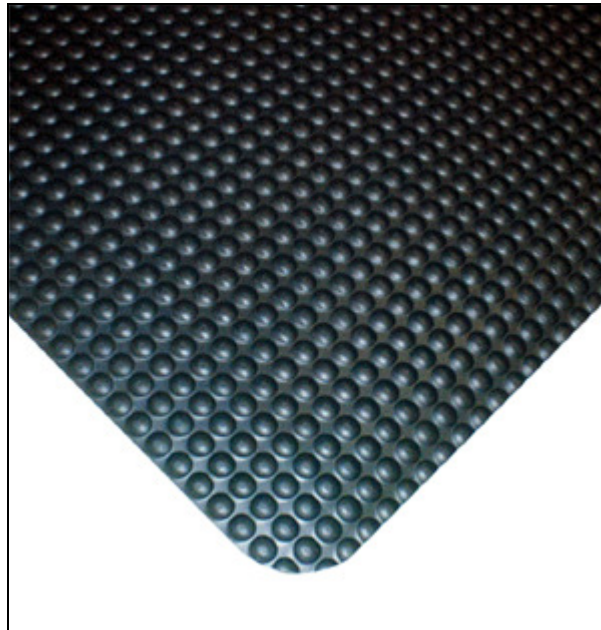

## Energizer Anti Fatigue Mats

Energize Anti Fatigue Mats boast a domed or "coin-top" surface which massages feet while standing for long periods of time while the sponge backing provided superior comfort and stress relief.

The ergonomic benefits of this floor mat are two-fold thanks to the cushion backing and domed surface.

Even while wearing shoes and work boots, this anti-fatigue mat stimulates blood flow to help relieve stress to the feet, legs, back and neck.

Energize Anti Fatigue Mats come in 3 bright colors for use in industrial and high-tech environments.

These anti-fatigue floor mats offer unsurpassed performance in virtually any commercial, retail or lab setting.

**Standard Colors**

Black

Metal Gray

Black w/ Yellow Edge